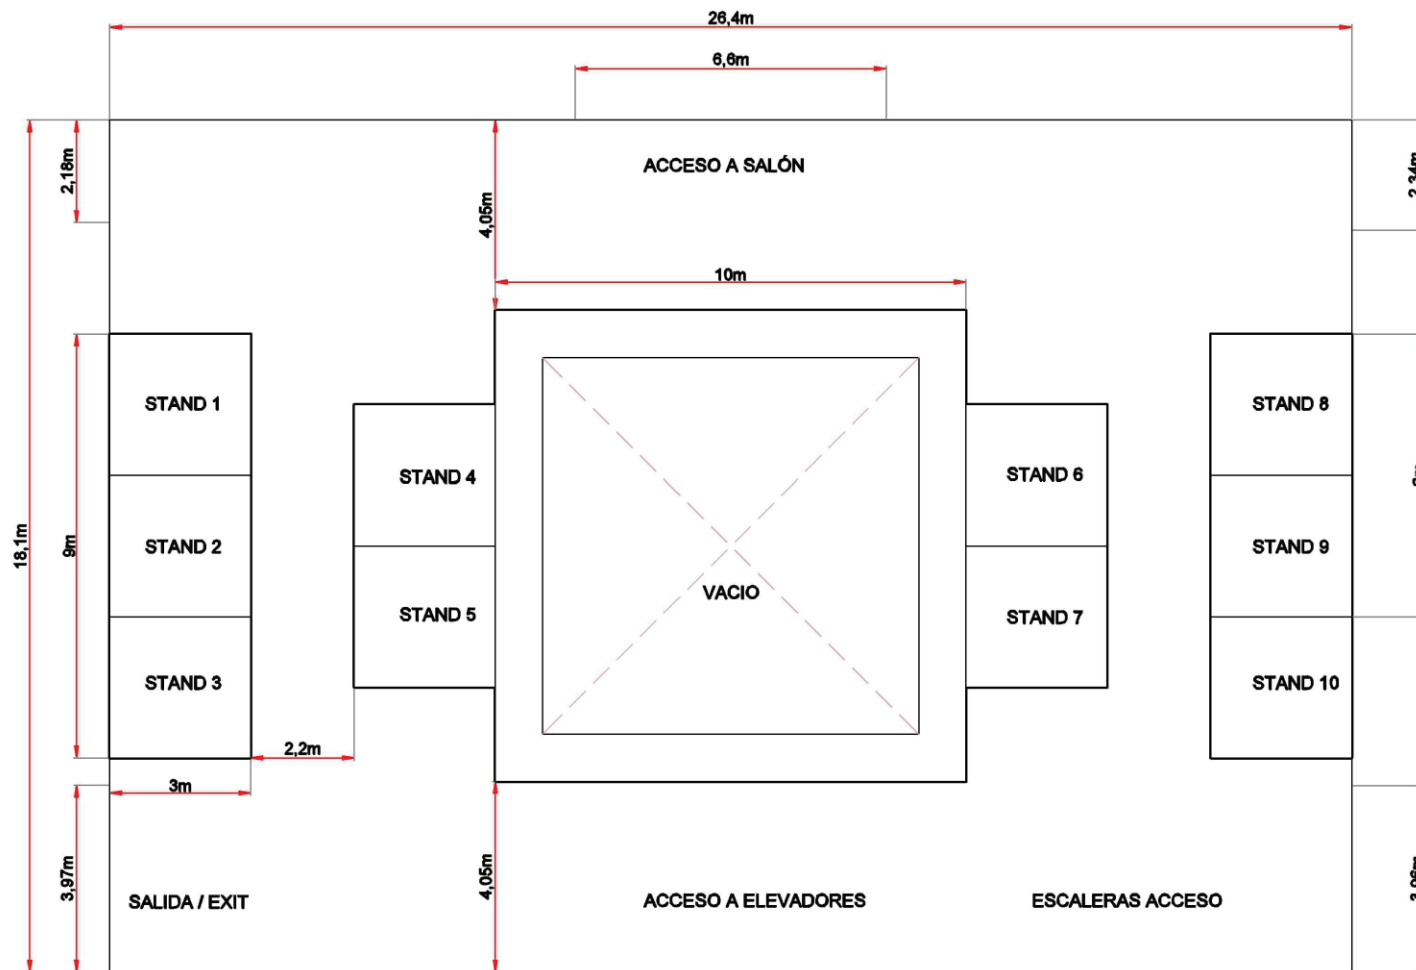

TOP VIEW

SALÓN LAS FLORES

△		
△		
△		
△		
△		

This drawing is proprietary information intended for representation of concepts and for discussion purposes only for the intended recipient. This is not submitted as an exact plan and is intended to be used as a guide to the approximate room setup at this facility. Since on-site variations or adjustments may occur, PSAV is not responsible for any unauthorized use of this document.

RENDER DESCRIPTIVO

Fecha del Evento: 2018